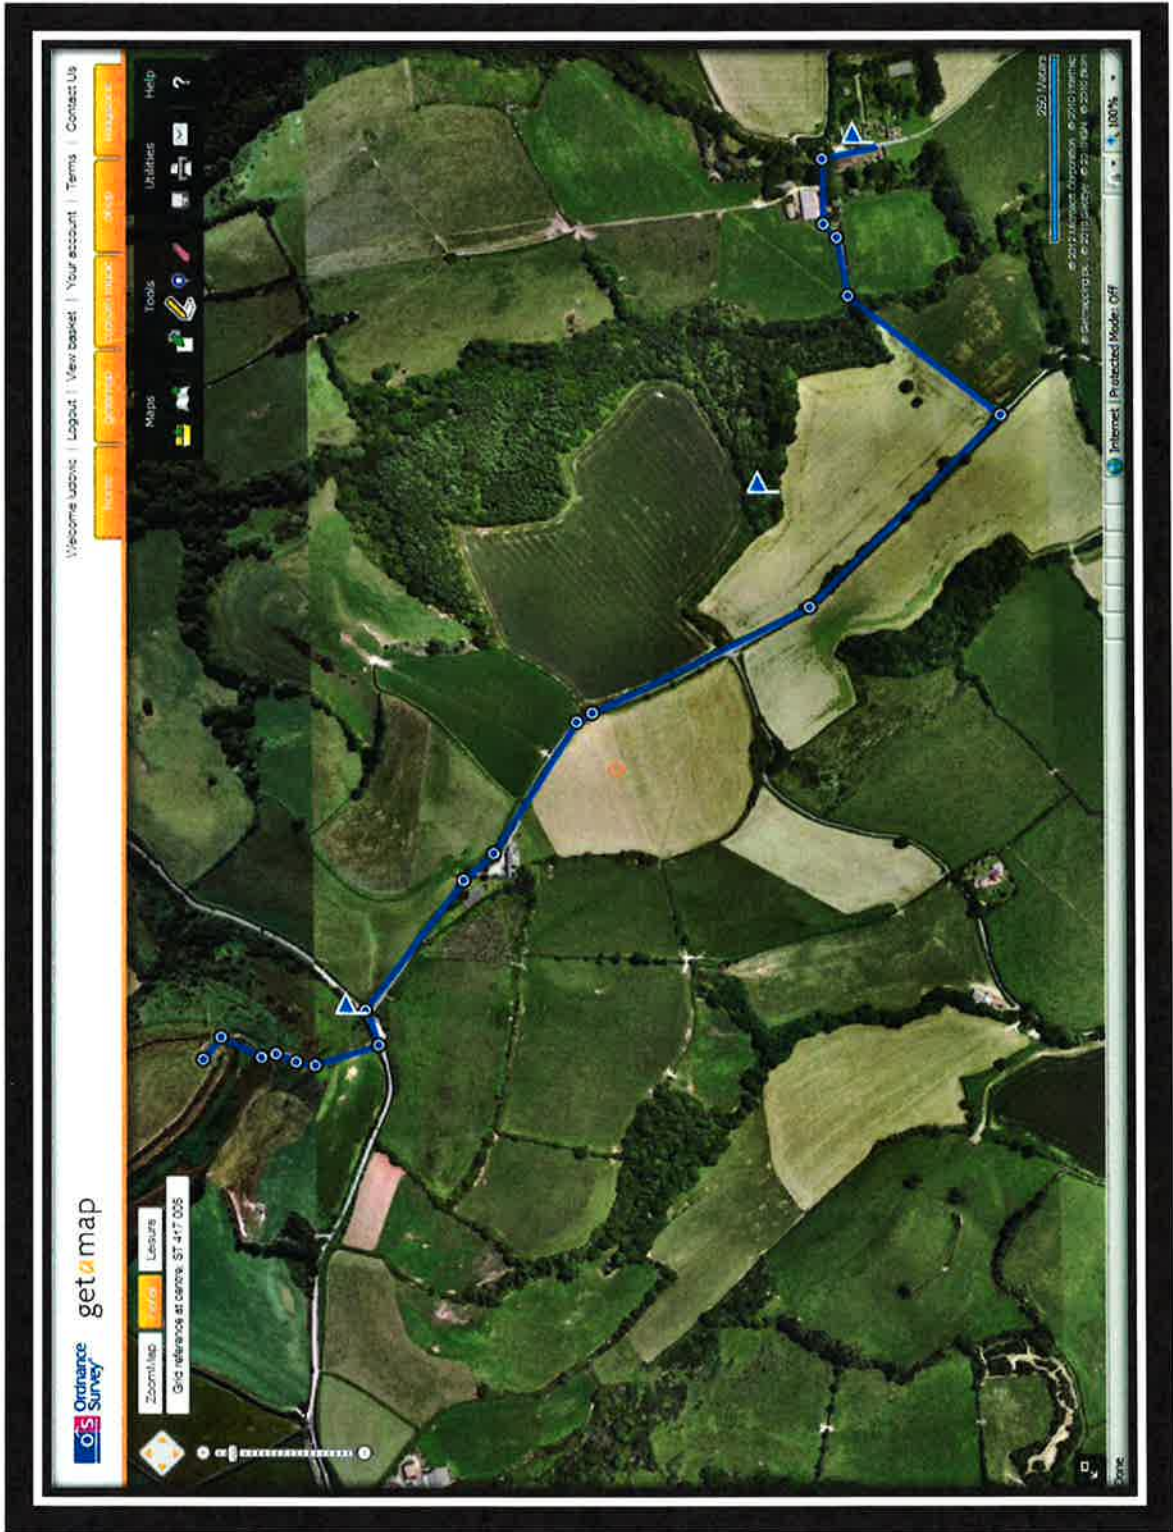

WALK TWO LAVERSTOCK - PILSON - LAVERSTOCK

1.1 miles each way

Walk Two

This information is restricted to the personal use of Ludovic Blackburn (ludo@icblackburn@hotmail.co.uk) ST 449 023

© Crown copyright and database rights 2012 Ordnance Survey 100049915
For full terms and conditions please visit the website www.ordnancesurvey.leisure.co.uk

SY 390 986

SY 449 986

Walk Two

© Crown copyright and database rights 2012 Ordnance Survey 100049945
For full terms and conditions please visit the website www.ordnancesurvey.leisure.co.uk

SY 390 986

SY 449 986