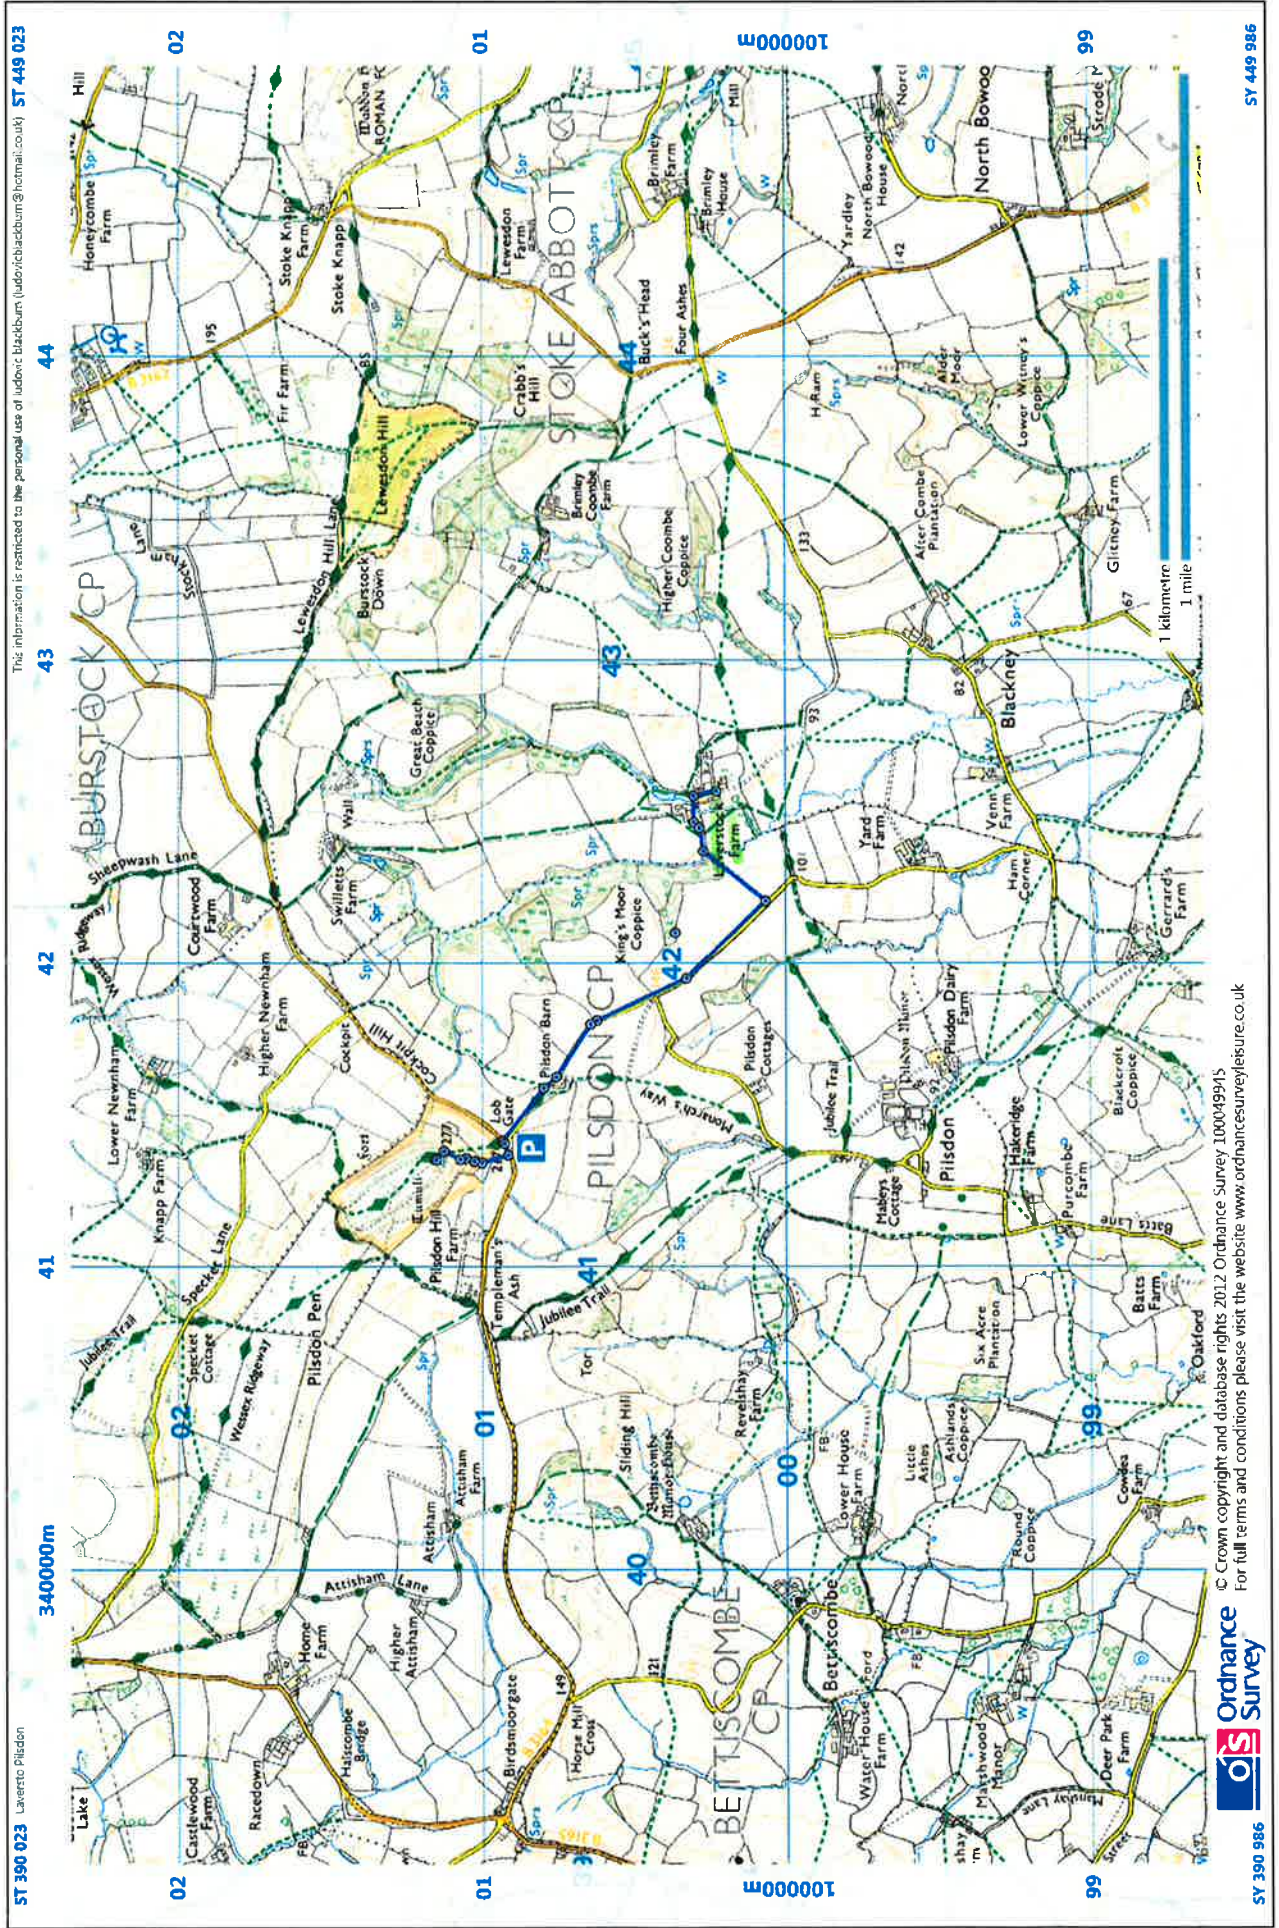

WALK TWO LAVERSTOCK - PILSON - LAVERSTOCK

1.1 miles each way

Walk Two

This information is restricted to the personal use of Ludovic Blackburn (ludo@icblackburn@hotmail.co.uk) ST 449 023

© Crown copyright and database rights 2012 Ordnance Survey 100049915
For full terms and conditions please visit the website www.ordnancesurvey.leisure.co.uk

SY 390 986

SY 449 986

Walk Two

© Crown copyright and database rights 2012 Ordnance Survey 100049945
For full terms and conditions please visit the website www.ordnancesurvey.leisure.co.uk

SY 390 986

SY 449 986