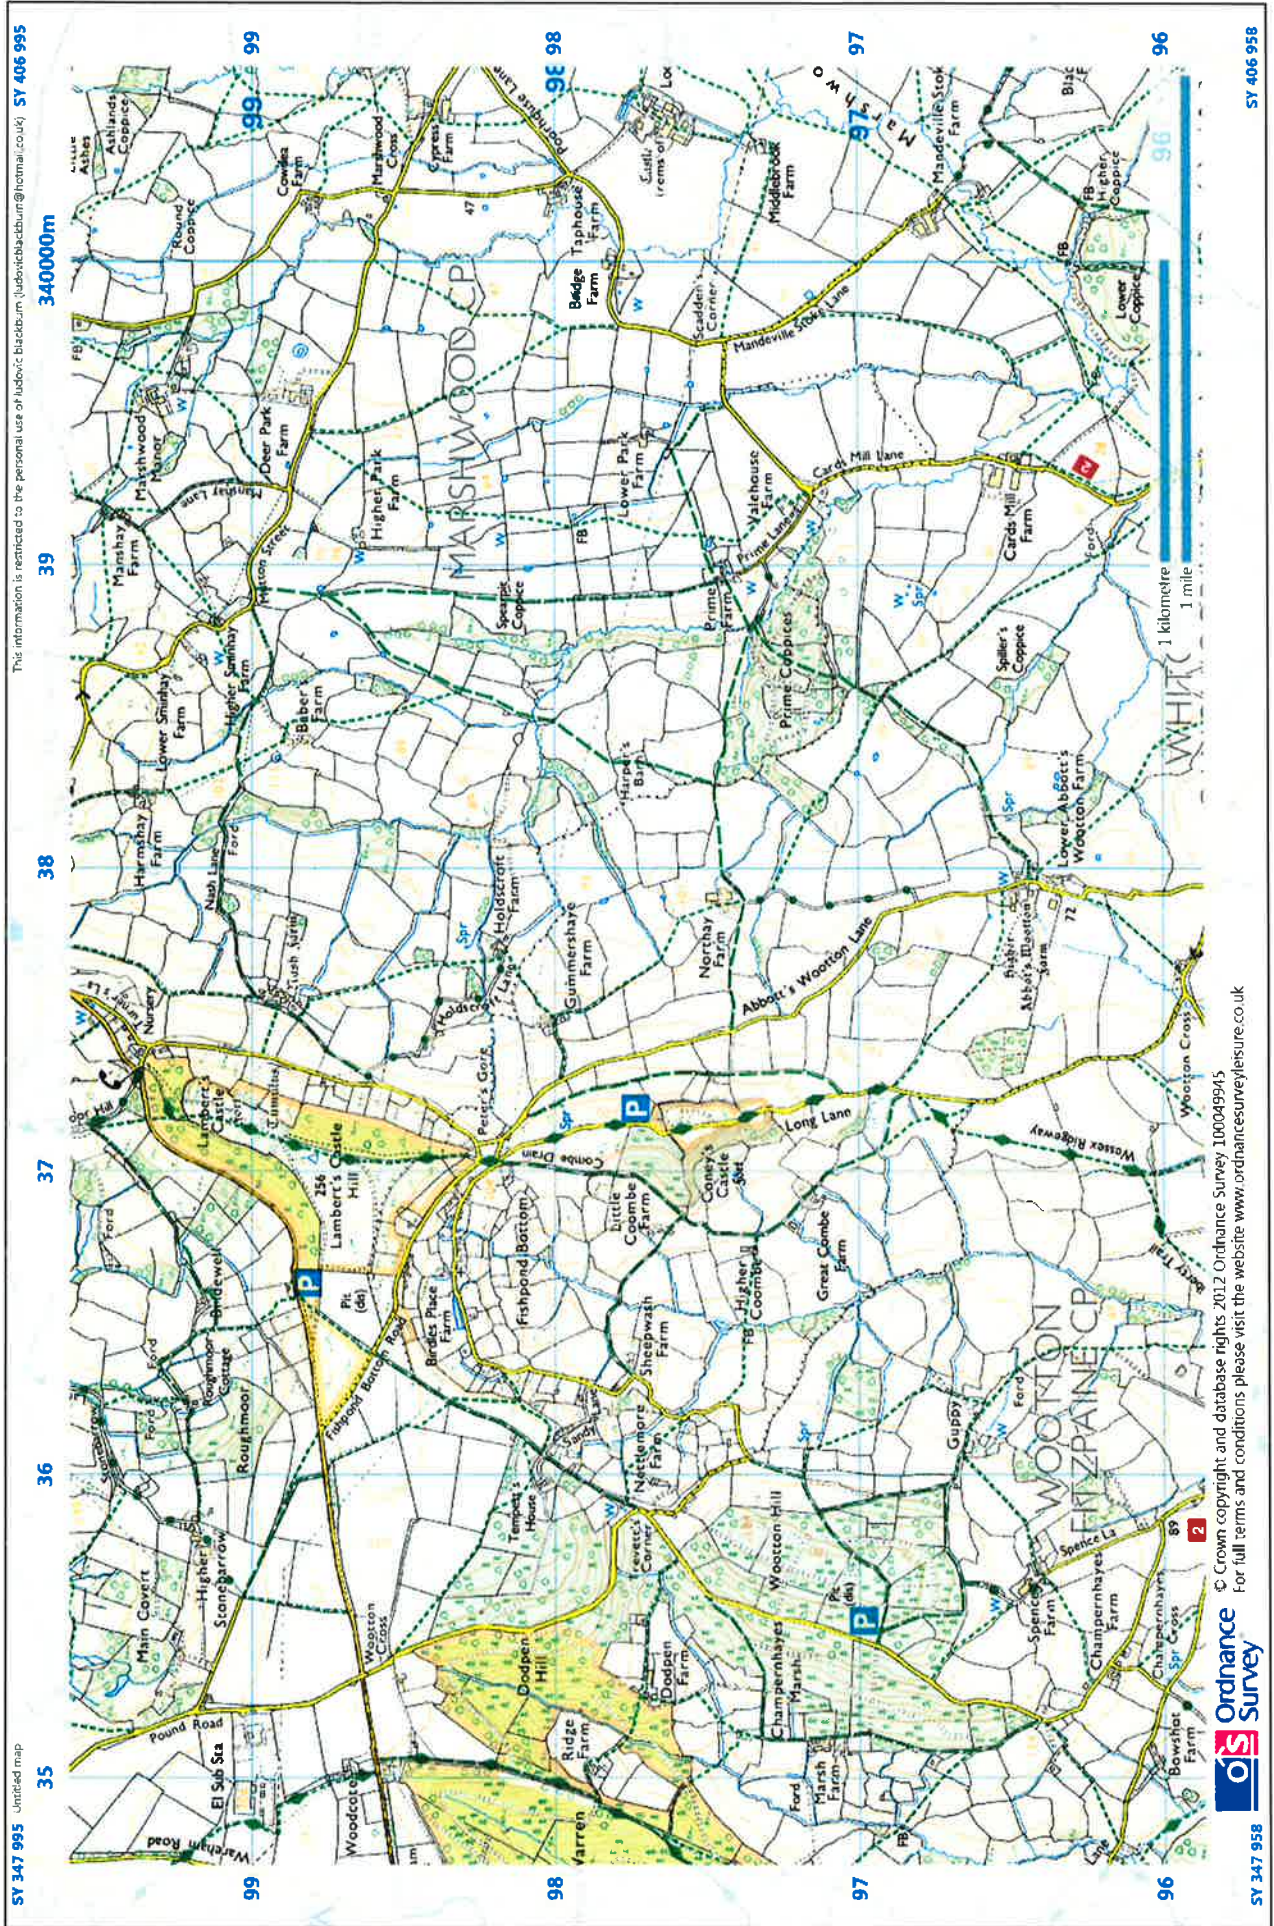

**WALK TEN
WOOTON HILL FARM**

2.1 miles

Walk Ten

SY 347 995 Unintd map
This information is restricted to the personal use of Ludovic Blackburn (ludovic.blackburn@hotmail.co.uk) SY 406 995

© Crown copyright and database rights 2012 Ordnance Survey 100049945
For full terms and conditions please visit the website www.ordnancesurvey.leisure.co.uk

SY 406 958

SY 347 958