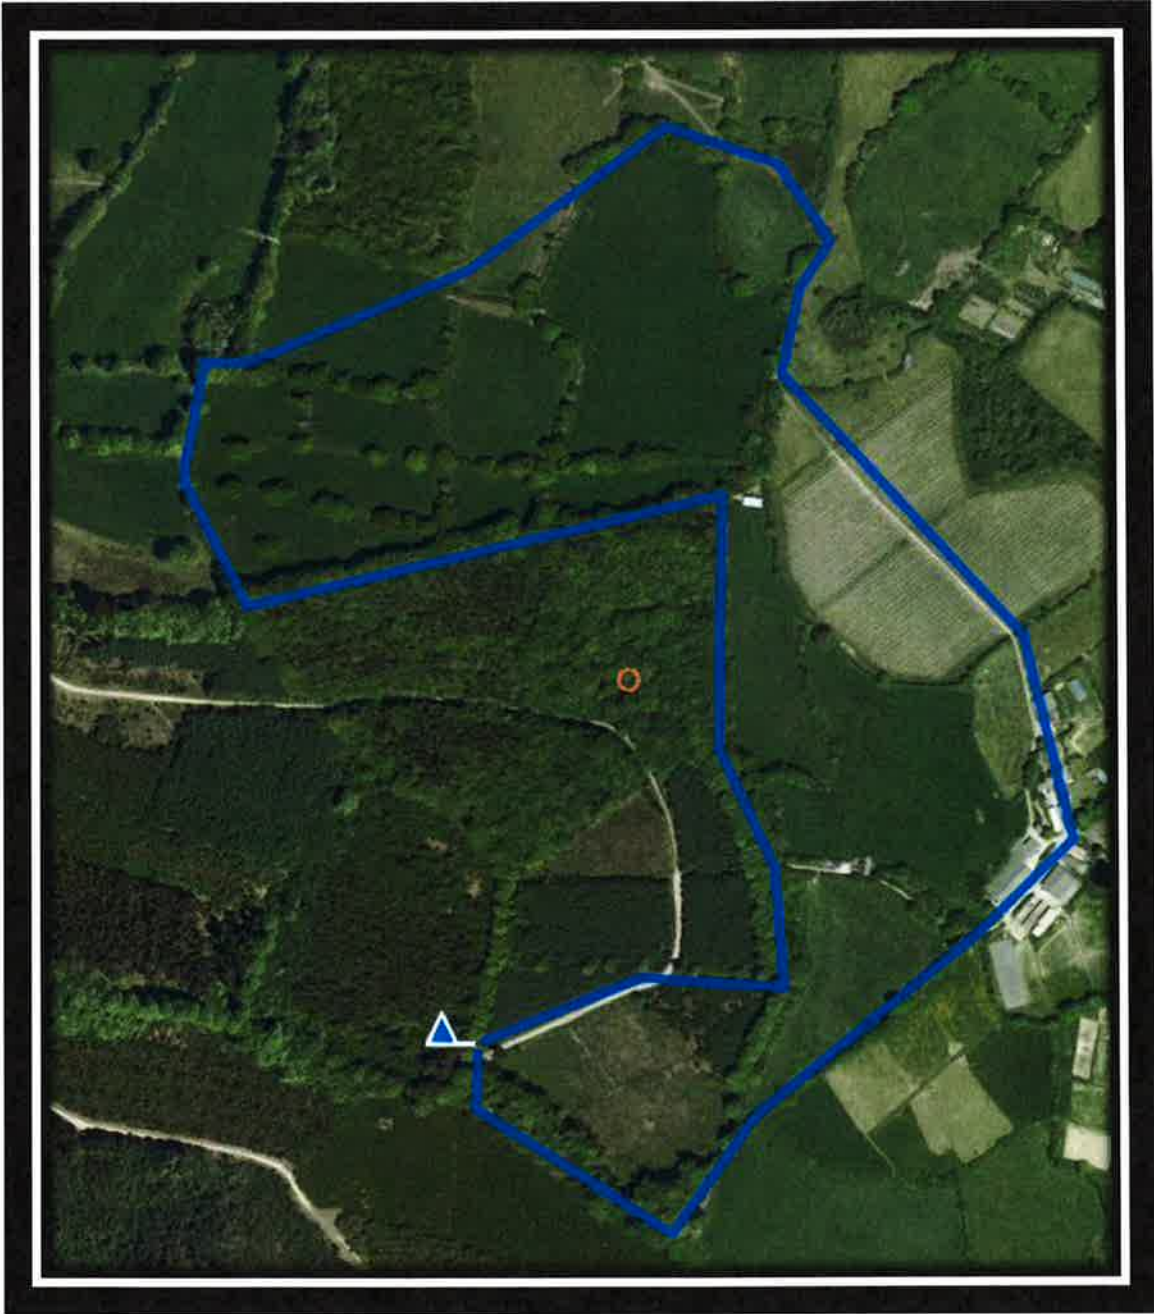

**WALK TEN
WOOTON HILL FARM**

2.1 miles

Walk Ten

SY 347 995 Unintd map
This information is restricted to the personal use of Ludovic Blackburn (ludovic.blackburn@hotmail.co.uk) SY 406 995

© Crown copyright and database rights 2012 Ordnance Survey 100049945
For full terms and conditions please visit the website www.ordnancesurvey.leisure.co.uk

SY 406 958

SY 347 958