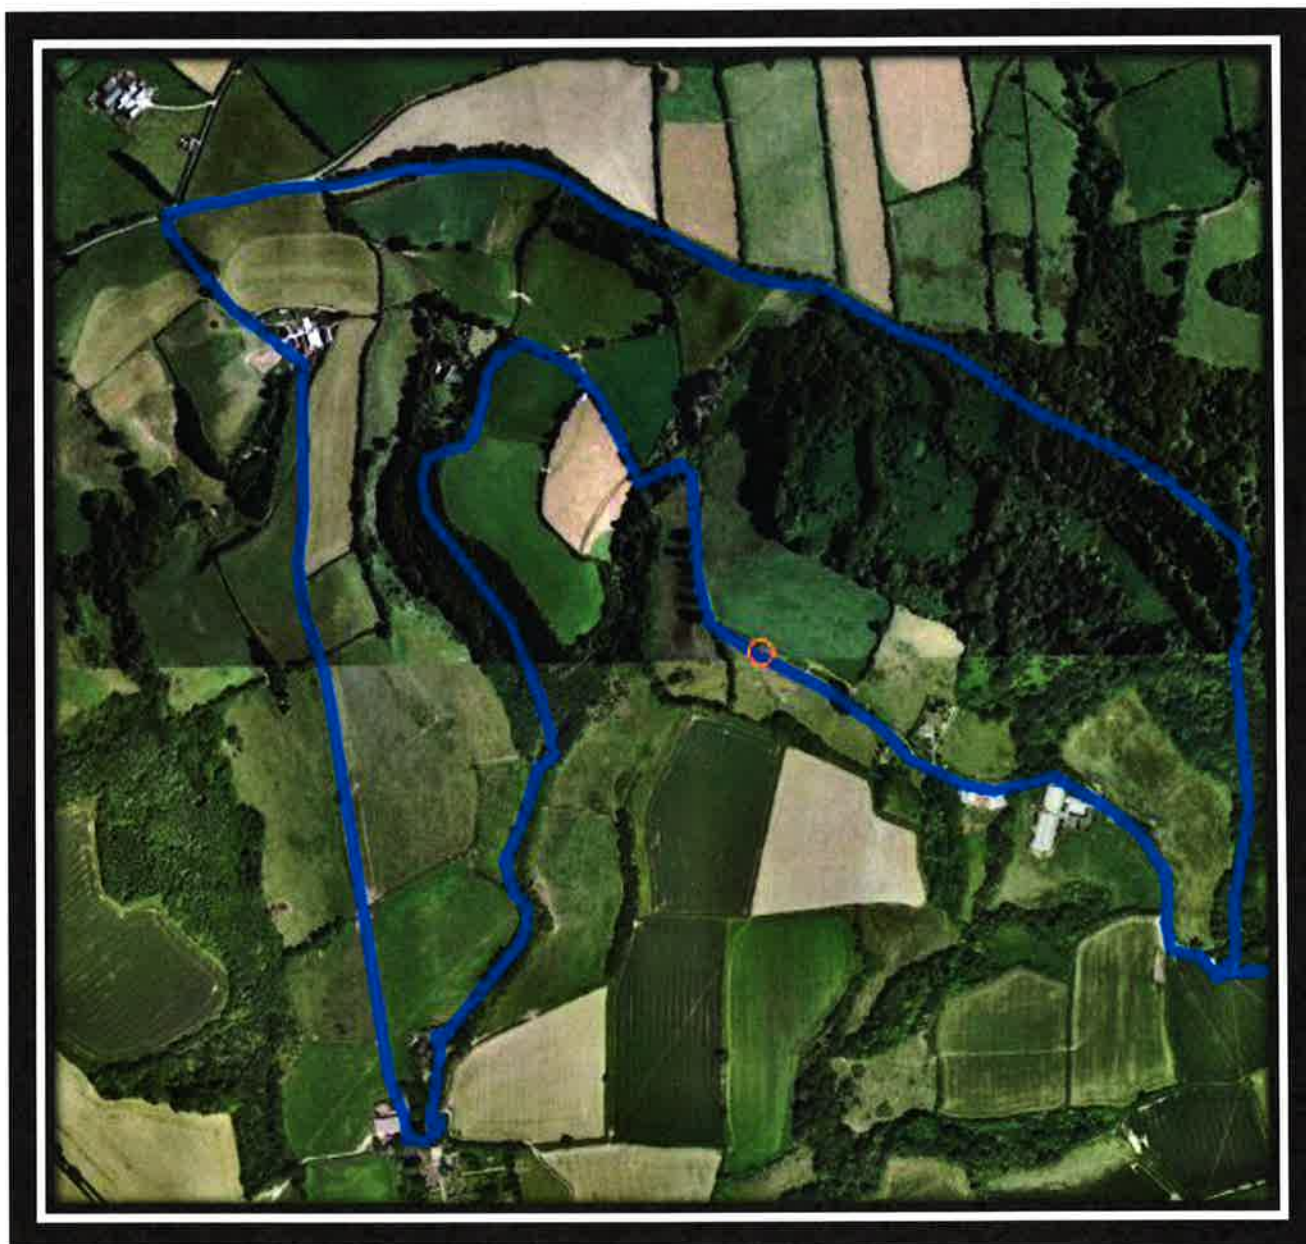

WALK SEVEN

LEWESDON LONG WALK

4.6 miles

Walk Seven

This information is restricted to the personal use of Ludovic Blackburn (ludovic.blackburn@hotmail.co.uk) ST 459 028

© Crown copyright and database rights 2012 Ordnance Survey 100049945
For full terms and conditions please visit the website www.ordnancesurveyleisure.co.uk

SY 400 990