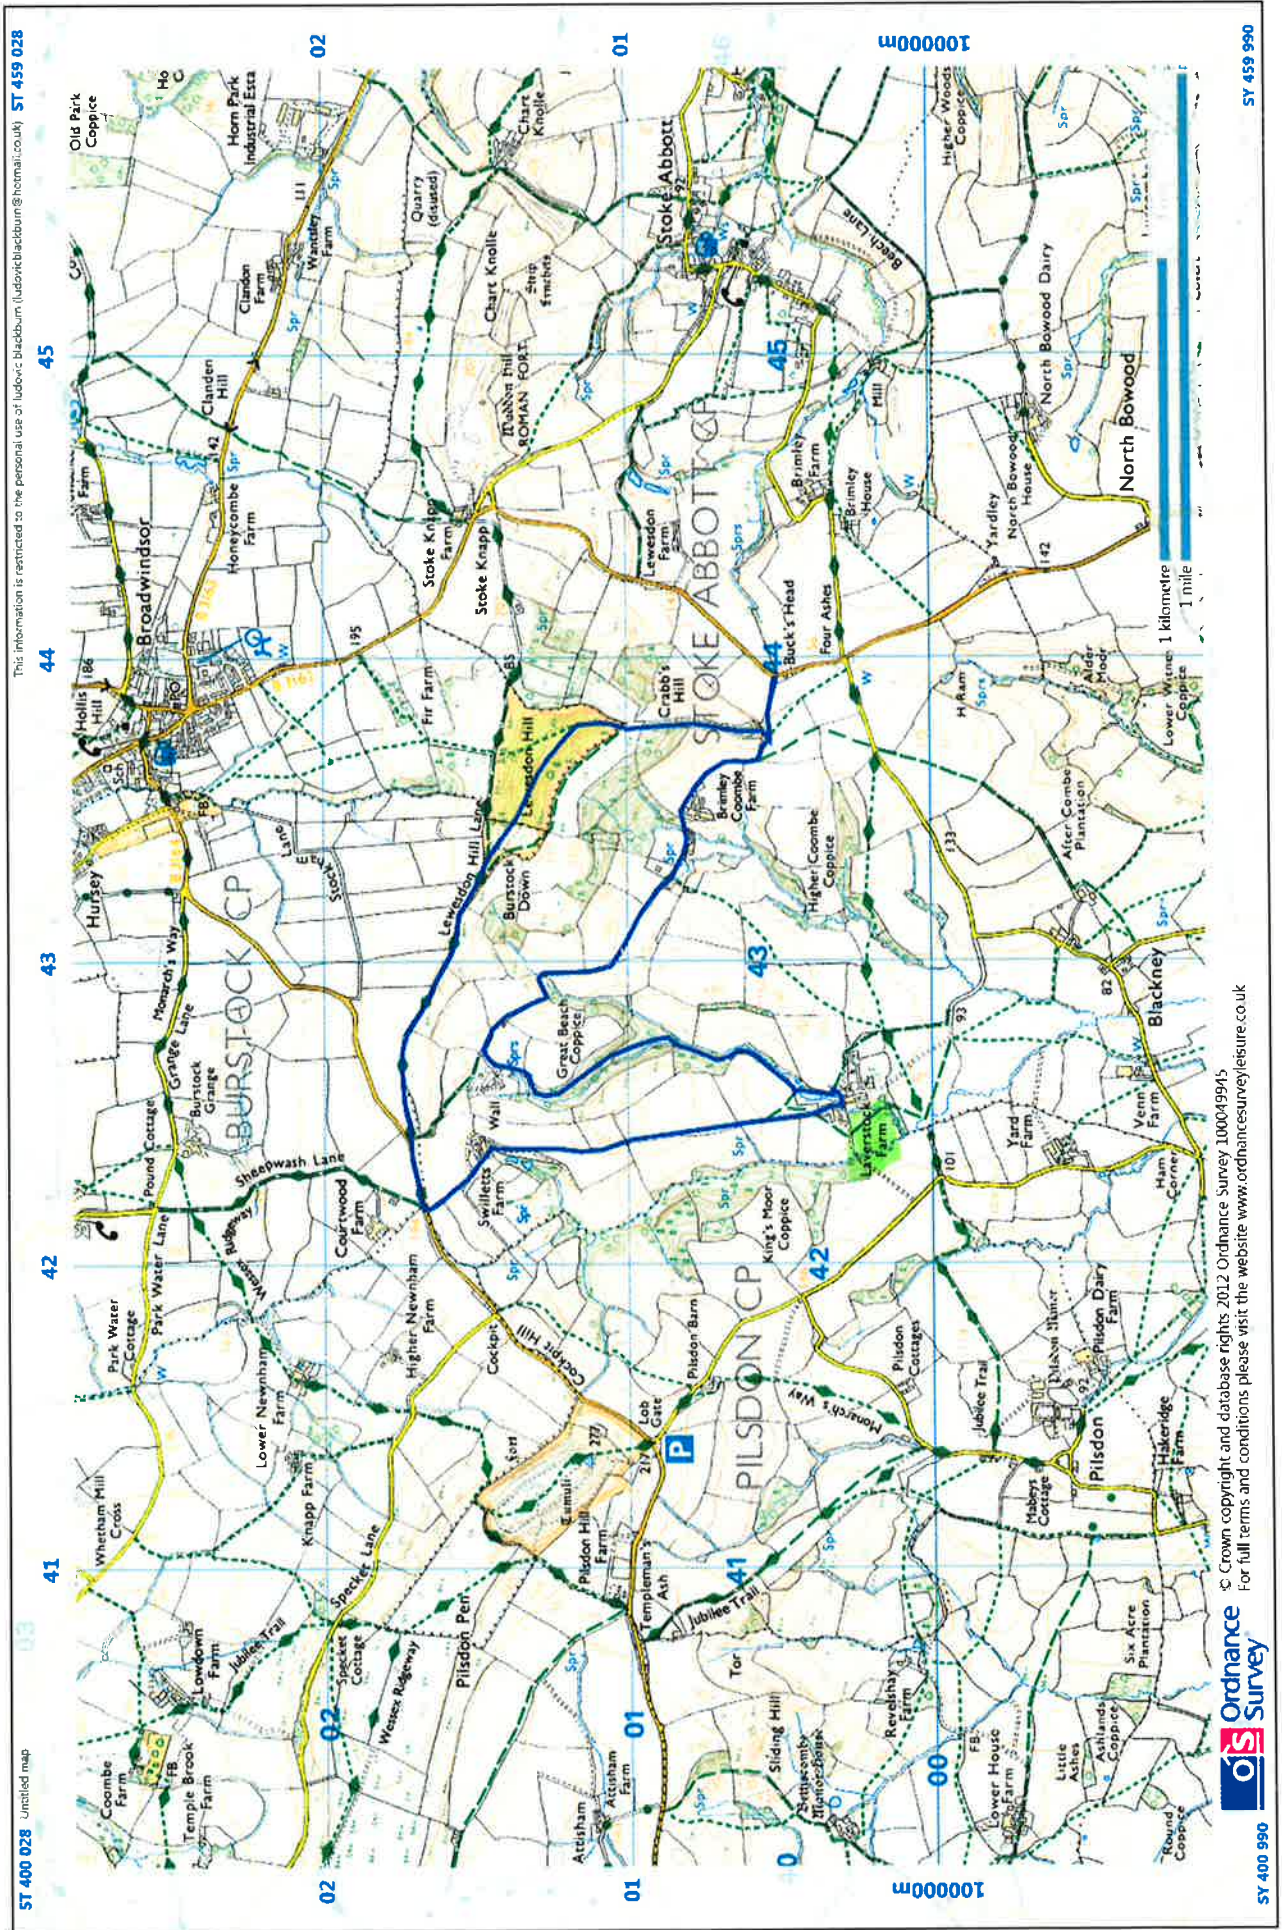

WALK SEVEN

LEWESDON LONG WALK

4.6 miles

Walk Seven

This information is restricted to the personal use of Ludovic Blackburn (ludovic.blackburn@hotmail.co.uk) ST 459 028

© Crown copyright and database rights 2012 Ordnance Survey 100049945
For full terms and conditions please visit the website www.ordnancesurveyleisure.co.uk

SY 400 990