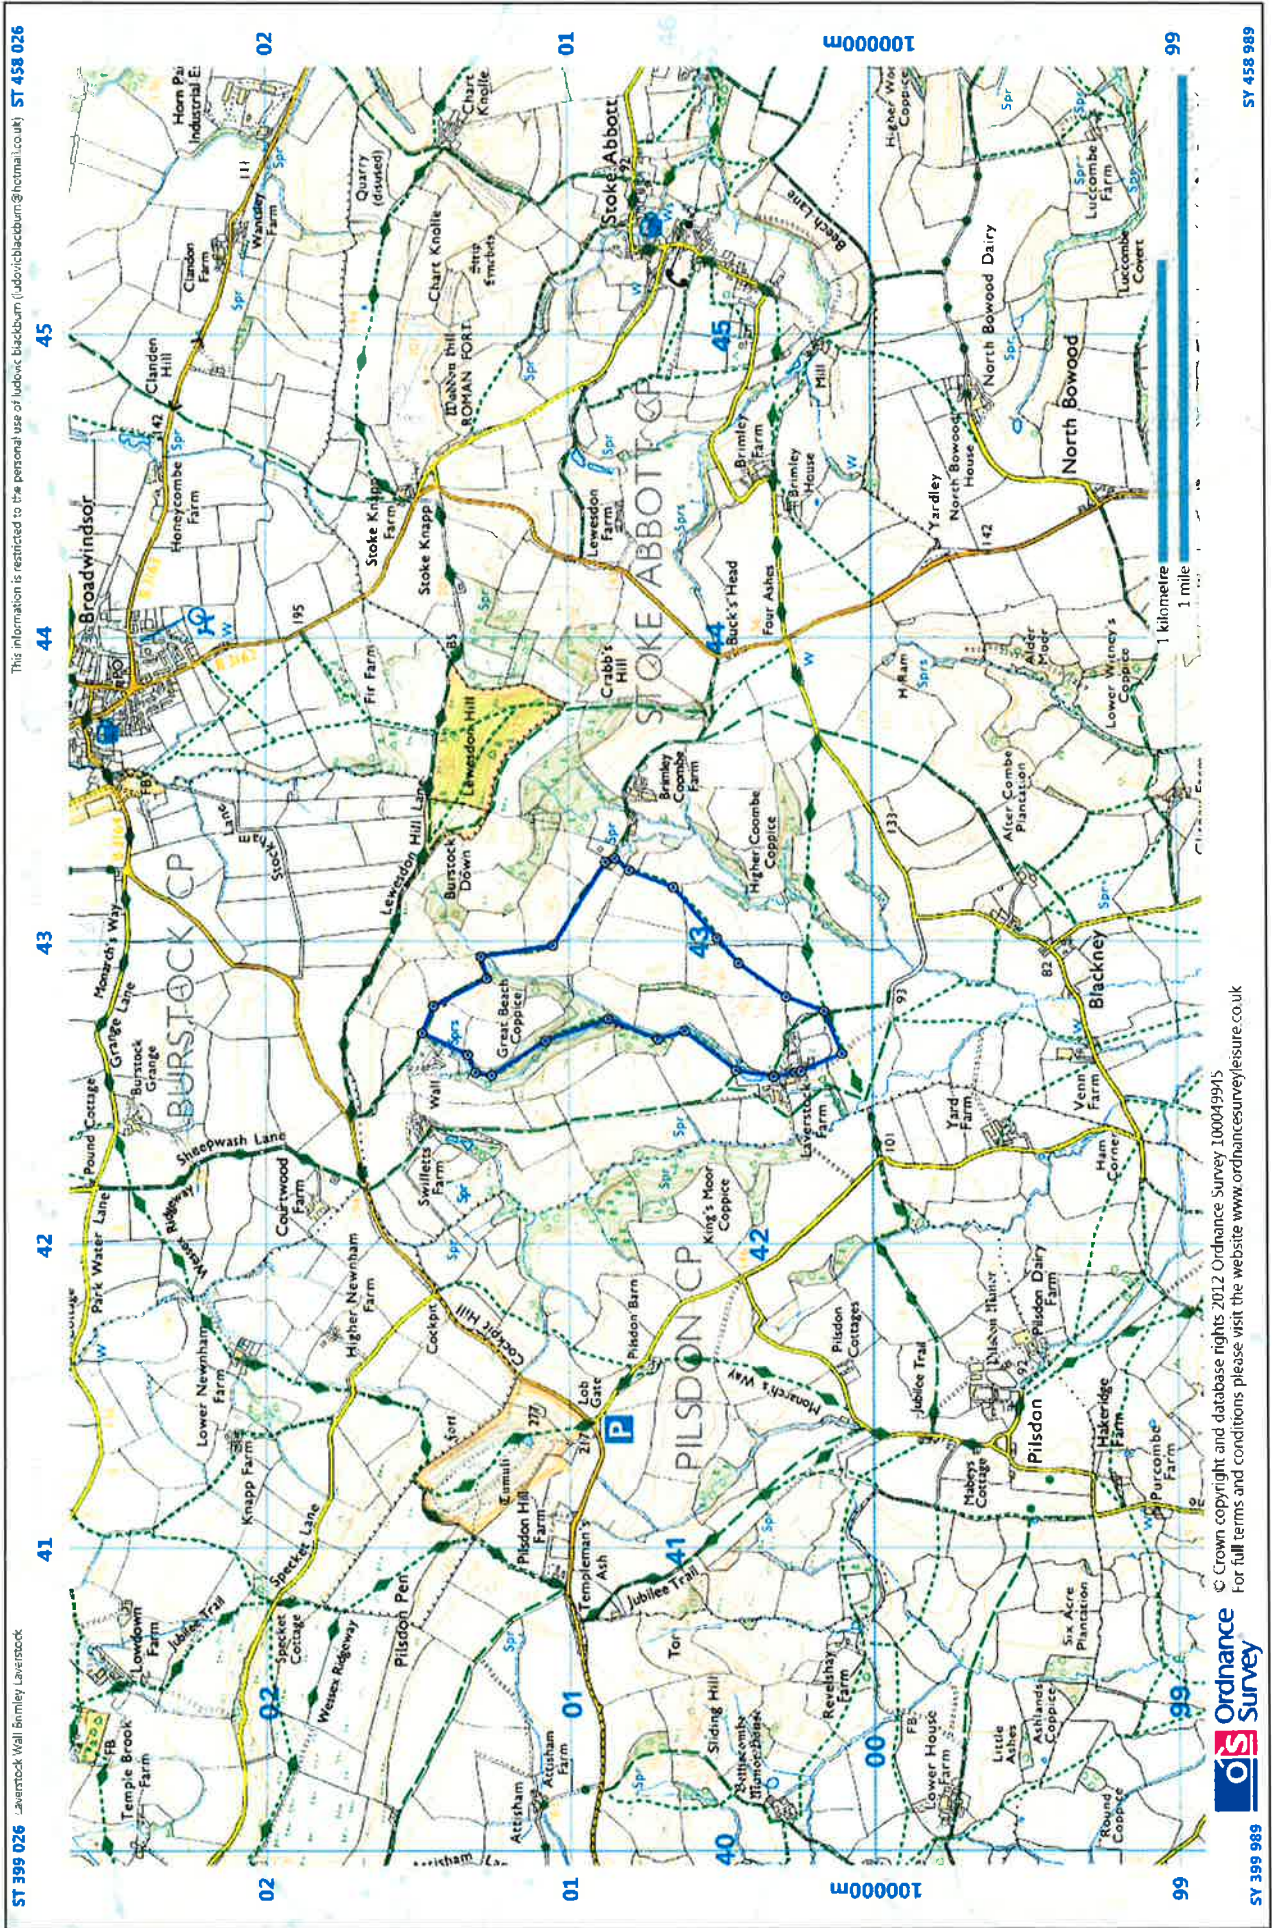

Walk Four

This information is restricted to the personal use of Ludovic Blackburn (ludovicblackburn@hotmail.co.uk) ST 458 026

© Crown copyright and database rights 2012 Ordnance Survey 100049915
For full terms and conditions please visit the website www.ordnancesurvey.co.uk

SY 399 989

Walk Four

© Crown copyright and database rights 2012 Ordnance Survey 10004994/5
For full terms and conditions please visit the website www.ordnancesurvey.leisure.co.uk

SY 399 989