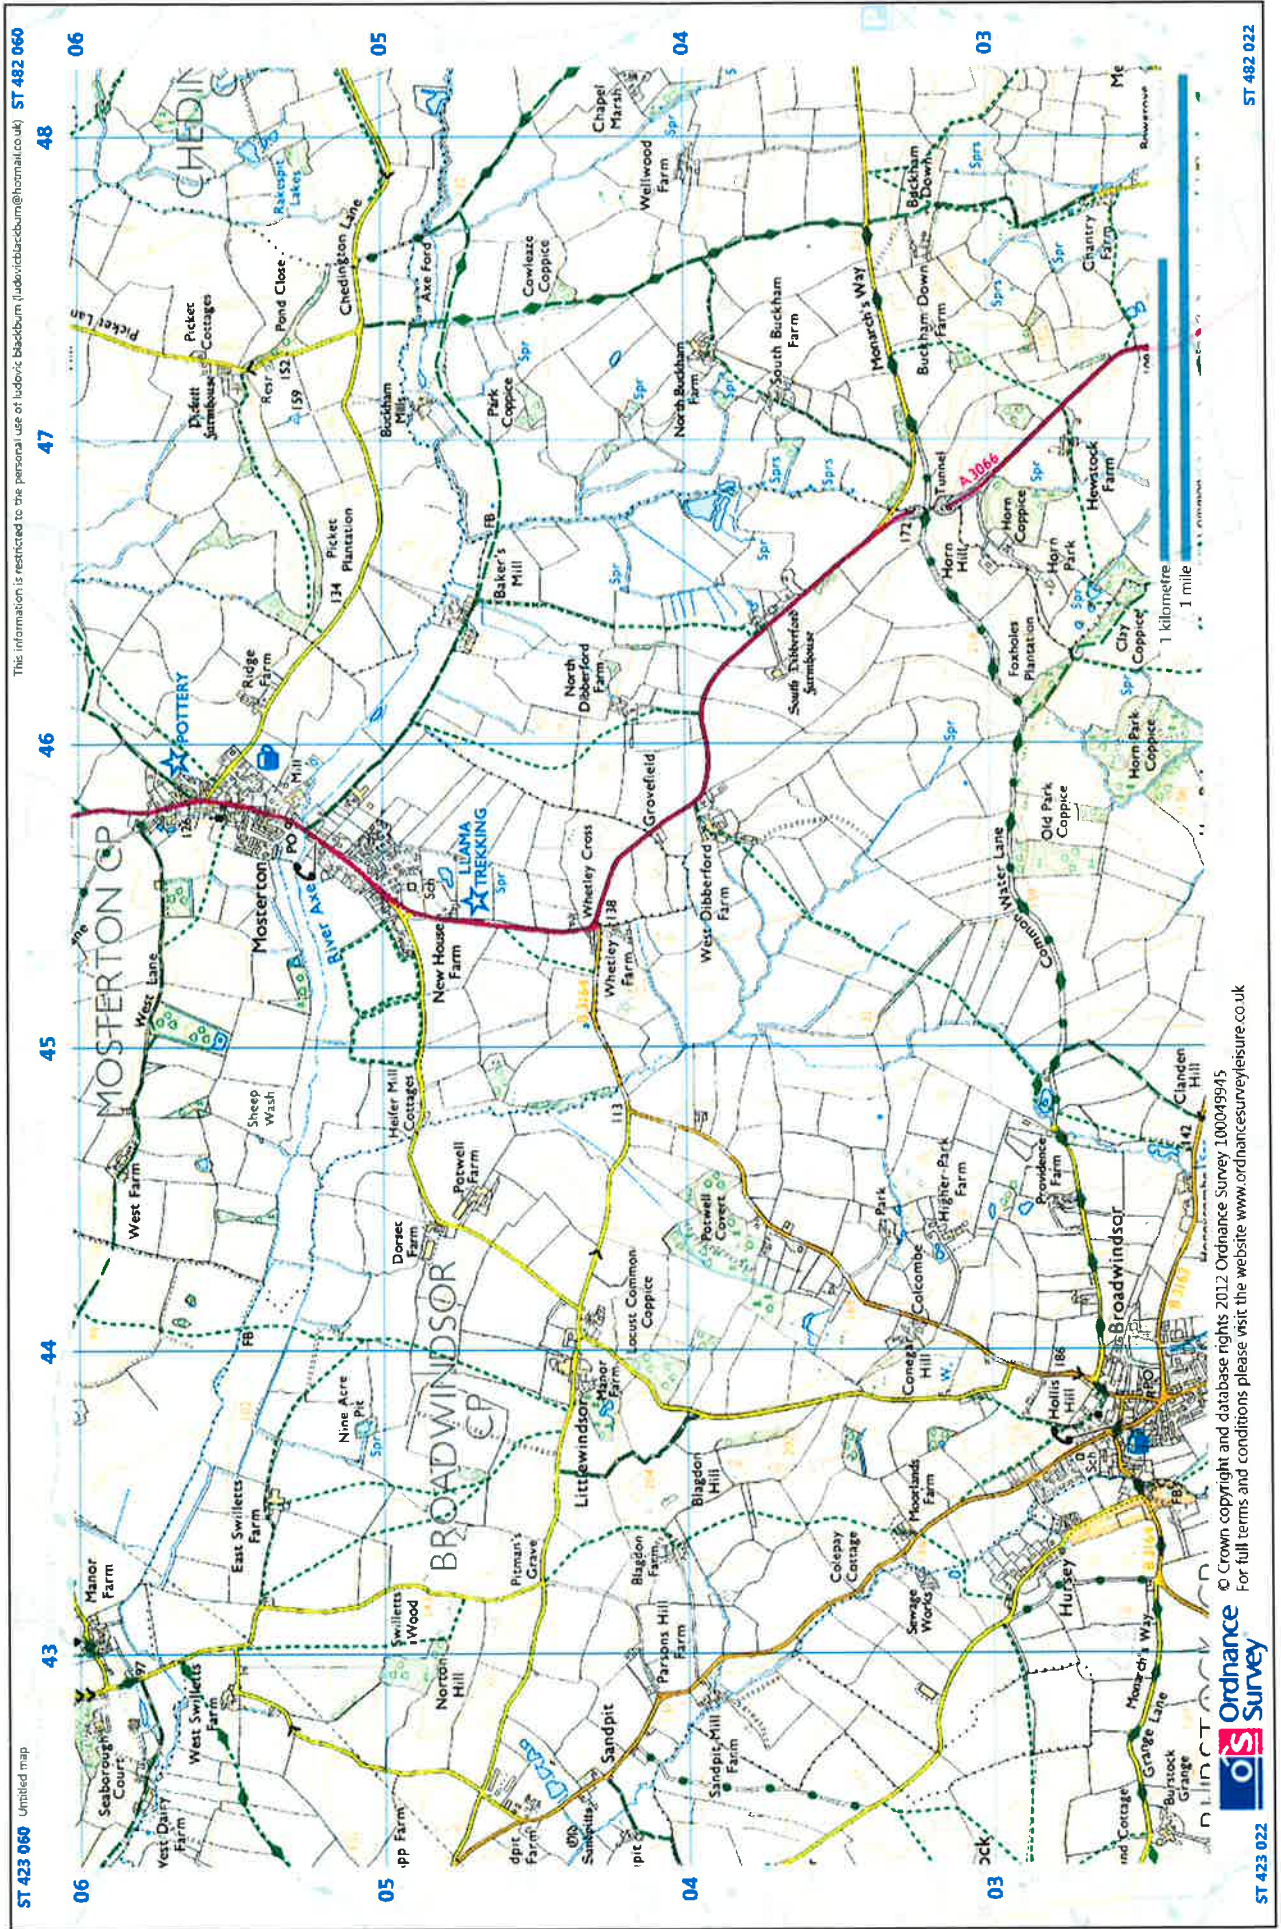

WALK FIVE
BROADWINDSOR - SEABOROUGH - MOSTERTON - BROADWINDSOR

10.3 miles

Walk Five

This information is restricted to the personal use of Ludovic Blackburn (ludovicblackburn@hotmail.co.uk) ST 482 060

© Crown copyright and database rights 2012 Ordnance Survey 100049915
For full terms and conditions please visit the website www.ordnancesurvey.leisure.co.uk

ST 422 060

ST 482 022

Walk Five

ST 423 060 Unmilled map

ST 482 060

ST 423 022

ST 482 022

© Crown copyright and database rights 2012 Ordnance Survey 100049945
For full terms and conditions please visit the website www.ordnancesurveyleisure.co.uk

Walk Five

This information is restricted to the personal use of Ludovic Blackburn (ludovic.blackburn@hotmail.co.uk)

© Crown copyright and database rights 2012 Ordnance Survey 100049945
For full terms and conditions please visit the website www.ordnancesurvey.co.uk