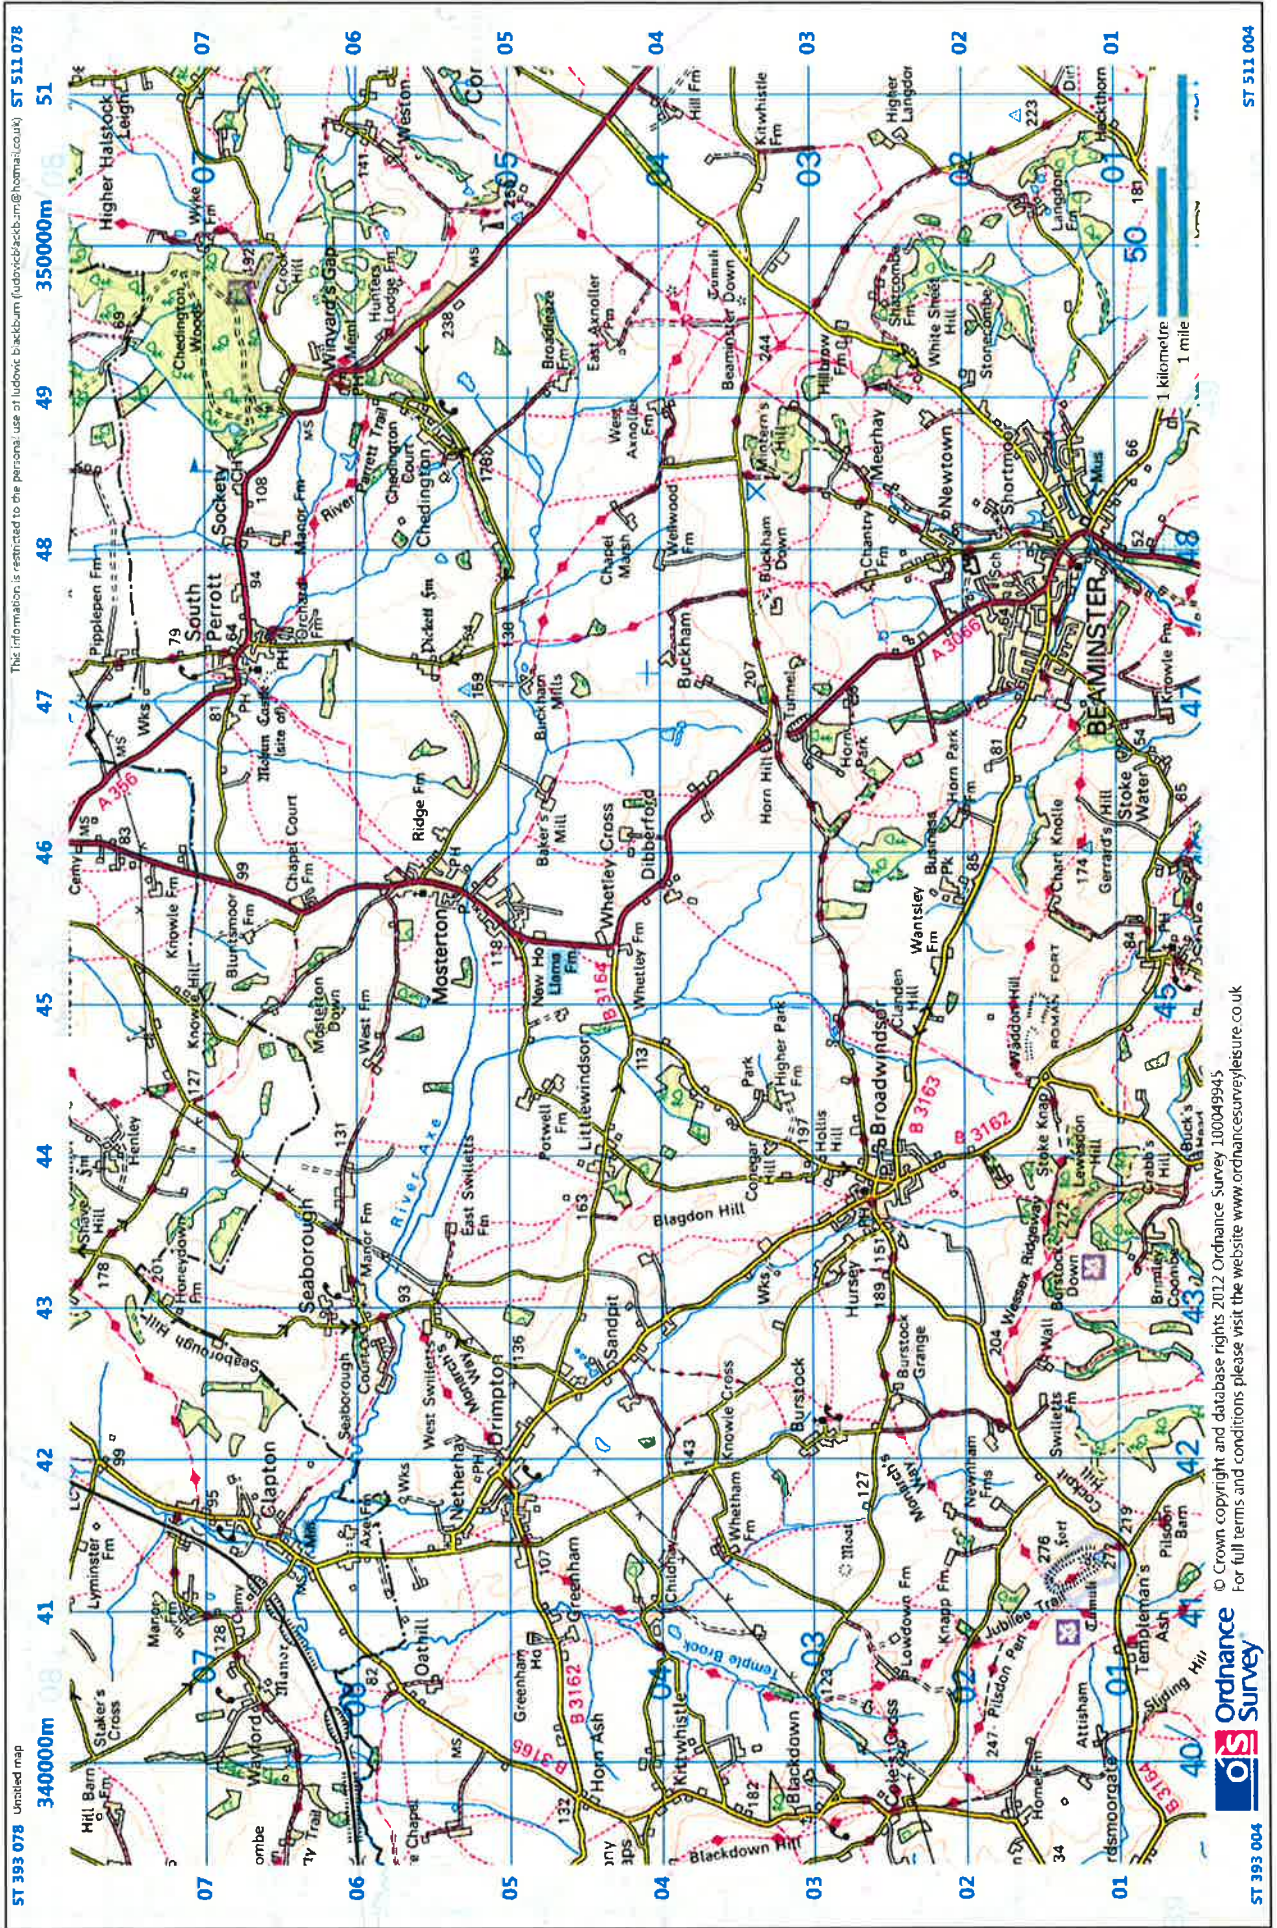

WALK FIVE
BROADWINDSOR - SEABOROUGH - MOSTERTON - BROADWINDSOR

10.3 miles

Walk Five

This information is restricted to the personal use of Ludovic Blackburn (ludovicblackburn@hotmail.co.uk) ST 482 060

© Crown copyright and database rights 2012 Ordnance Survey 100049915
For full terms and conditions please visit the website www.ordnancesurvey.leisure.co.uk

ST 422 060

ST 482 022

Walk Five

ST 423 060 Unmilled map

ST 482 060

ST 423 022

ST 482 022

© Crown copyright and database rights 2012 Ordnance Survey 100049945
For full terms and conditions please visit the website www.ordnancesurveyleisure.co.uk

Walk Five

This information is restricted to the personal use of Ludovic Blackburn (ludovic.blackburn@hotmail.co.uk)

© Crown copyright and database rights 2012 Ordnance Survey 100049945
For full terms and conditions please visit the website www.ordnancesurvey.co.uk