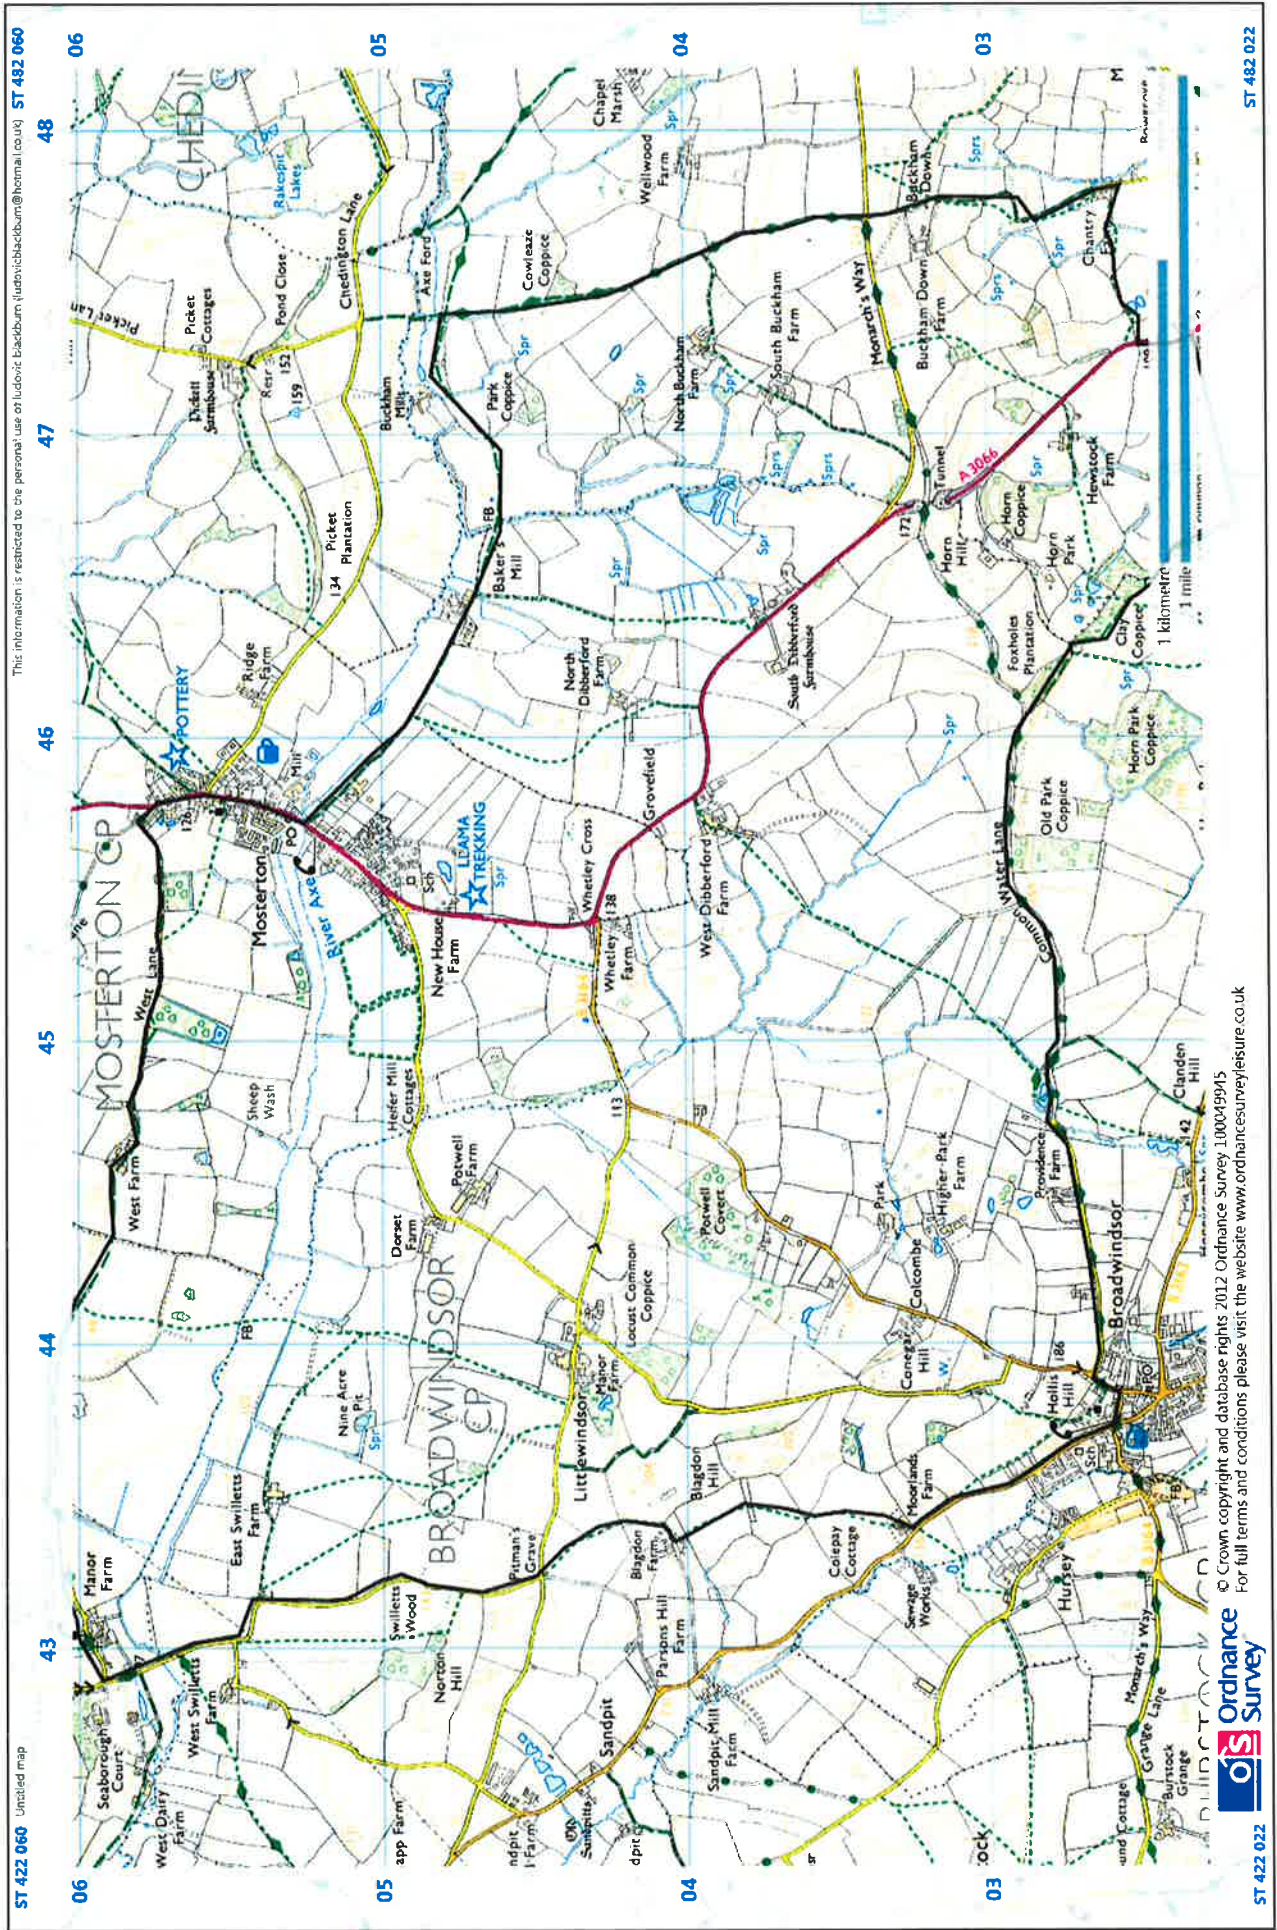

WALK FIVE
BROADWINDSOR - SEABOROUGH - MOSTERTON - BROADWINDSOR

10.3 miles

Walk Five

This information is restricted to the personal use of Ludovic Blackburn (ludovicblackburn@hotmail.co.uk) ST 482 060

© Crown copyright and database rights 2012 Ordnance Survey 100049915
For full terms and conditions please visit the website www.ordnancesurvey.leisure.co.uk

ST 422 060

ST 482 022

Walk Five

ST 423 060 Unmilled map

ST 482 060

ST 423 022

ST 482 022

© Crown copyright and database rights 2012 Ordnance Survey 100049945
For full terms and conditions please visit the website www.ordnancesurveyleisure.co.uk

Walk Five

This information is restricted to the personal use of Ludovic Blackburn (ludovic.blackburn@hotmail.co.uk)

© Crown copyright and database rights 2012 Ordnance Survey 100049945
For full terms and conditions please visit the website www.ordnancesurvey.co.uk