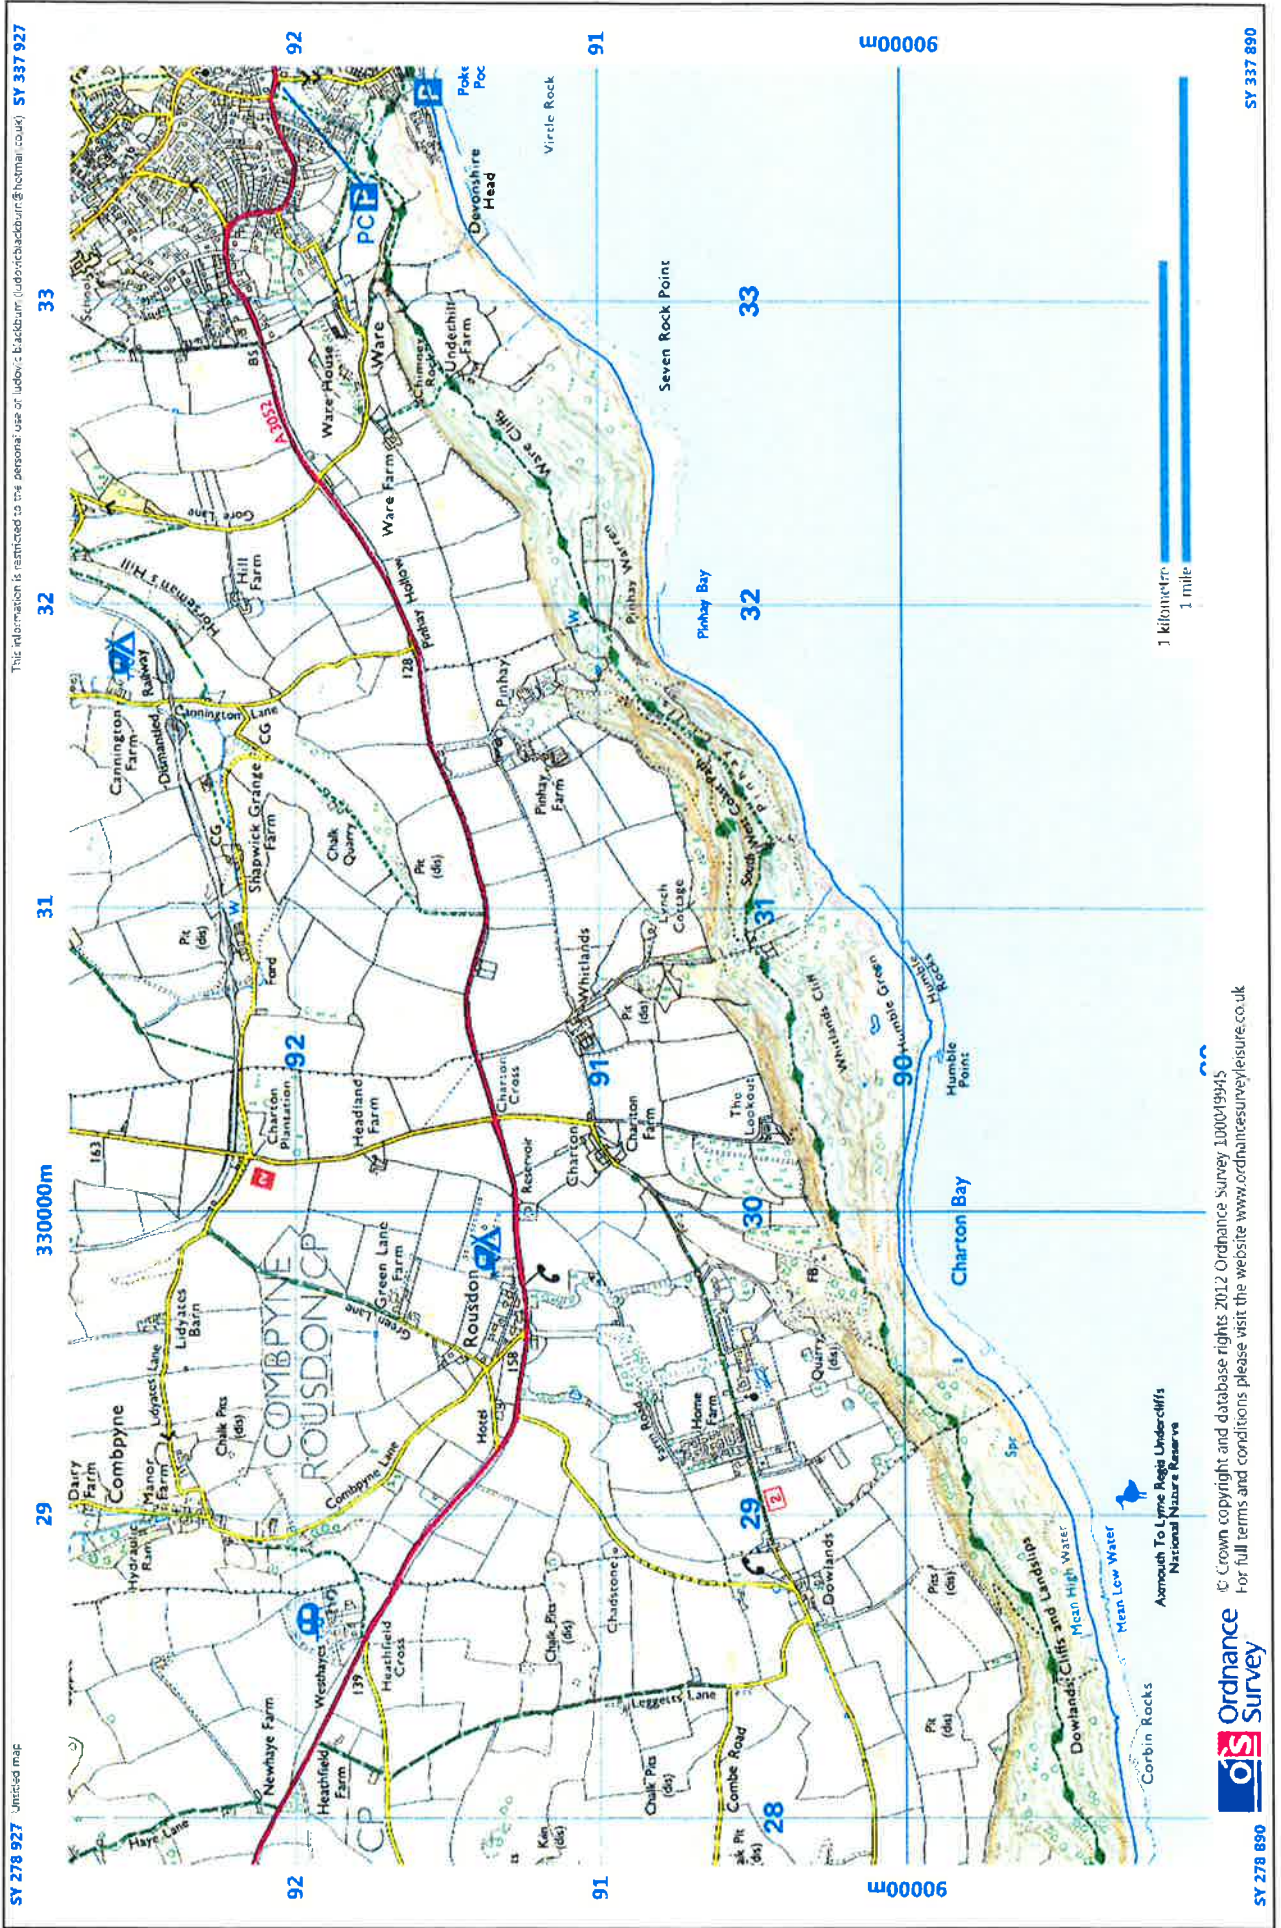

Walk Eleven

SY 278 927 Unedited map

SY 337 927

© Crown copyright and database rights 2012 Ordnance Survey 100019945
For full terms and conditions please visit the website www.ordnancesurvey.co.uk

SY 278 890

SY 337 890