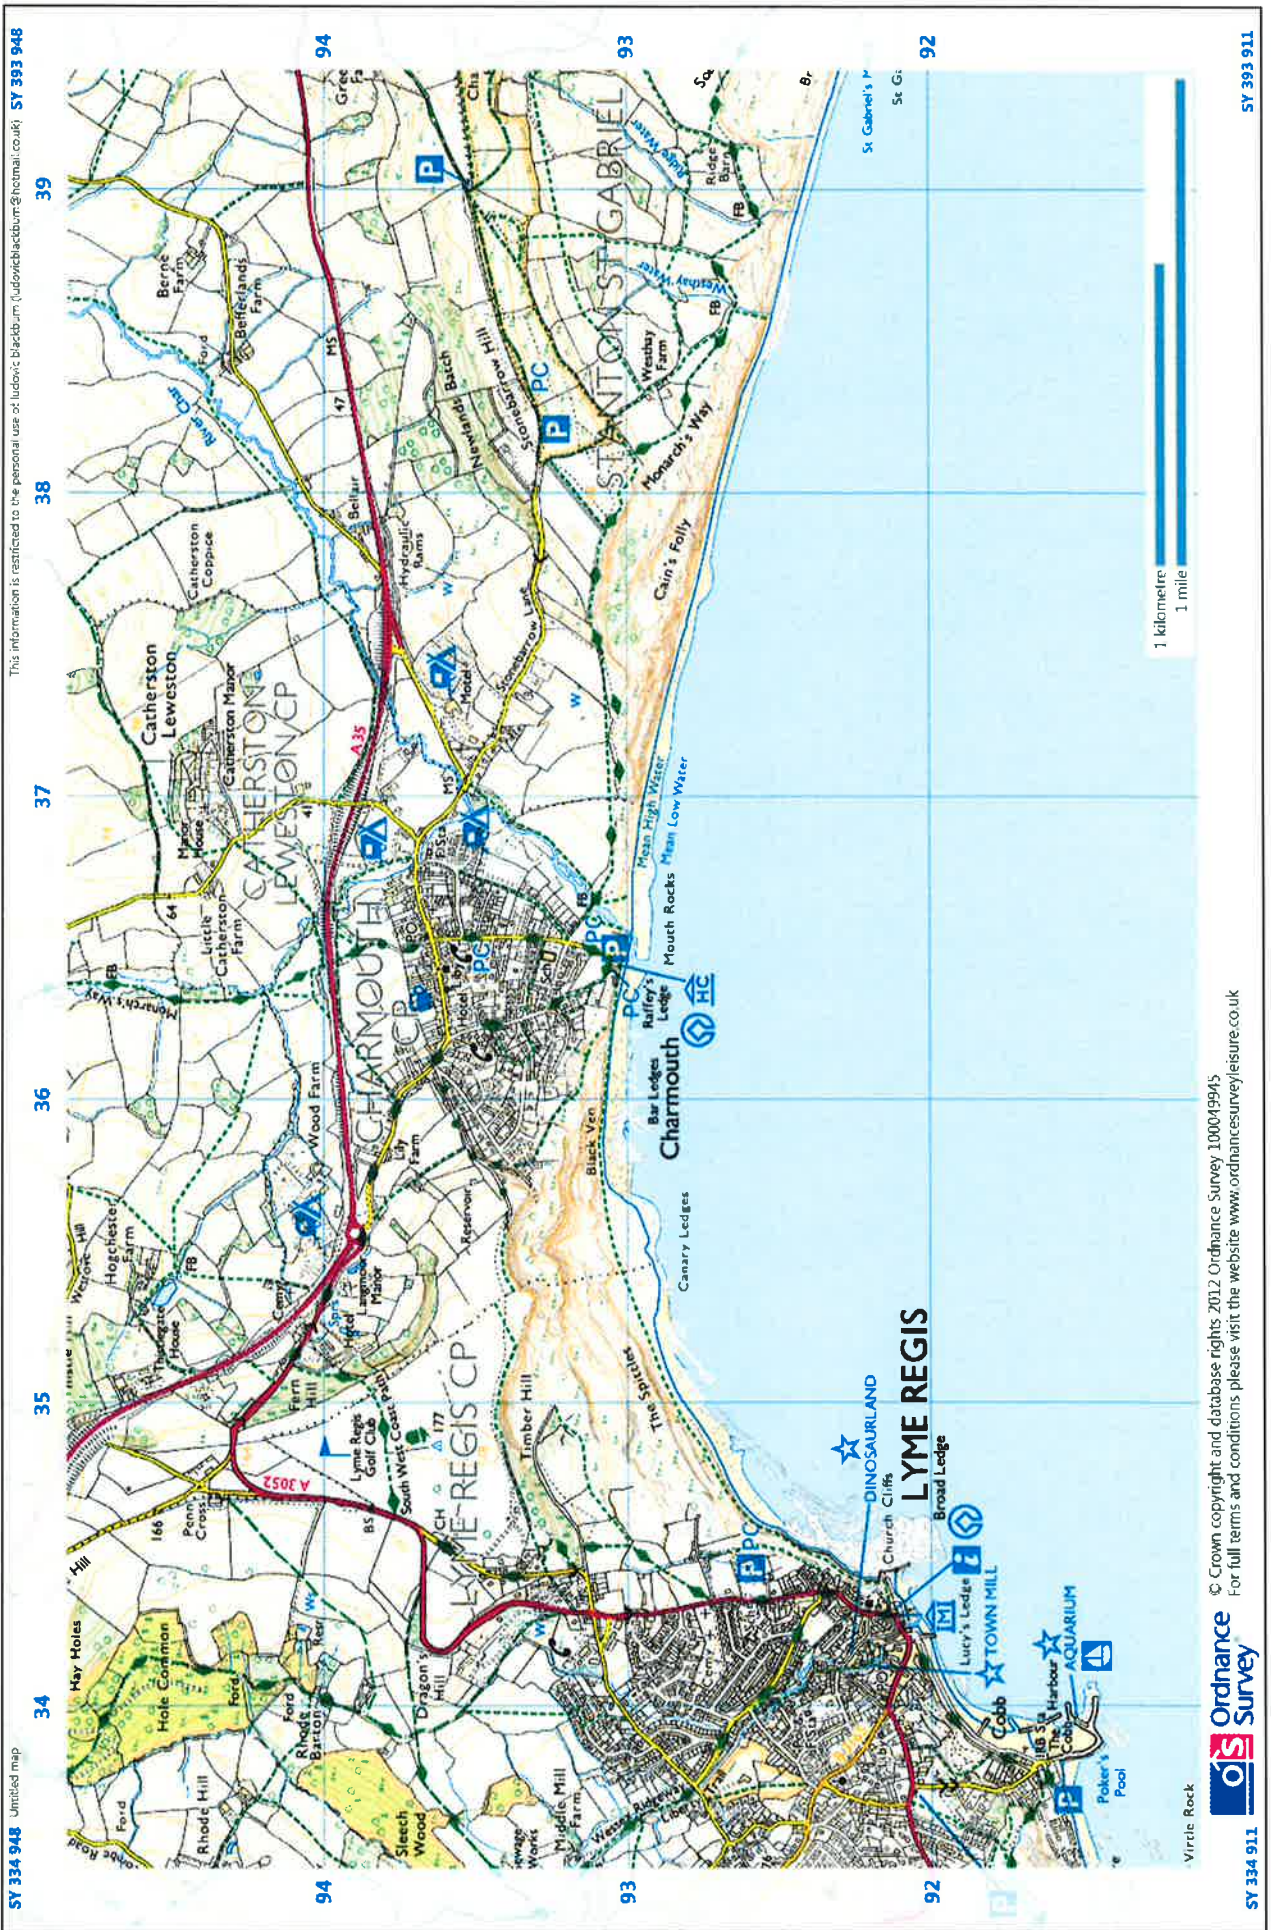

Walk Eleven

SY 334 948 Unlit map
This information is restricted to the personal use of Ludovic Blackburn (ludovicblackburn@hotmail.co.uk) SY 393 948

© Crown copyright and database rights 2012 Ordnance Survey 100049945
For full terms and conditions please visit the website www.ordnancesurvey.co.uk

Virile Rock

SY 334 911

SY 393 911