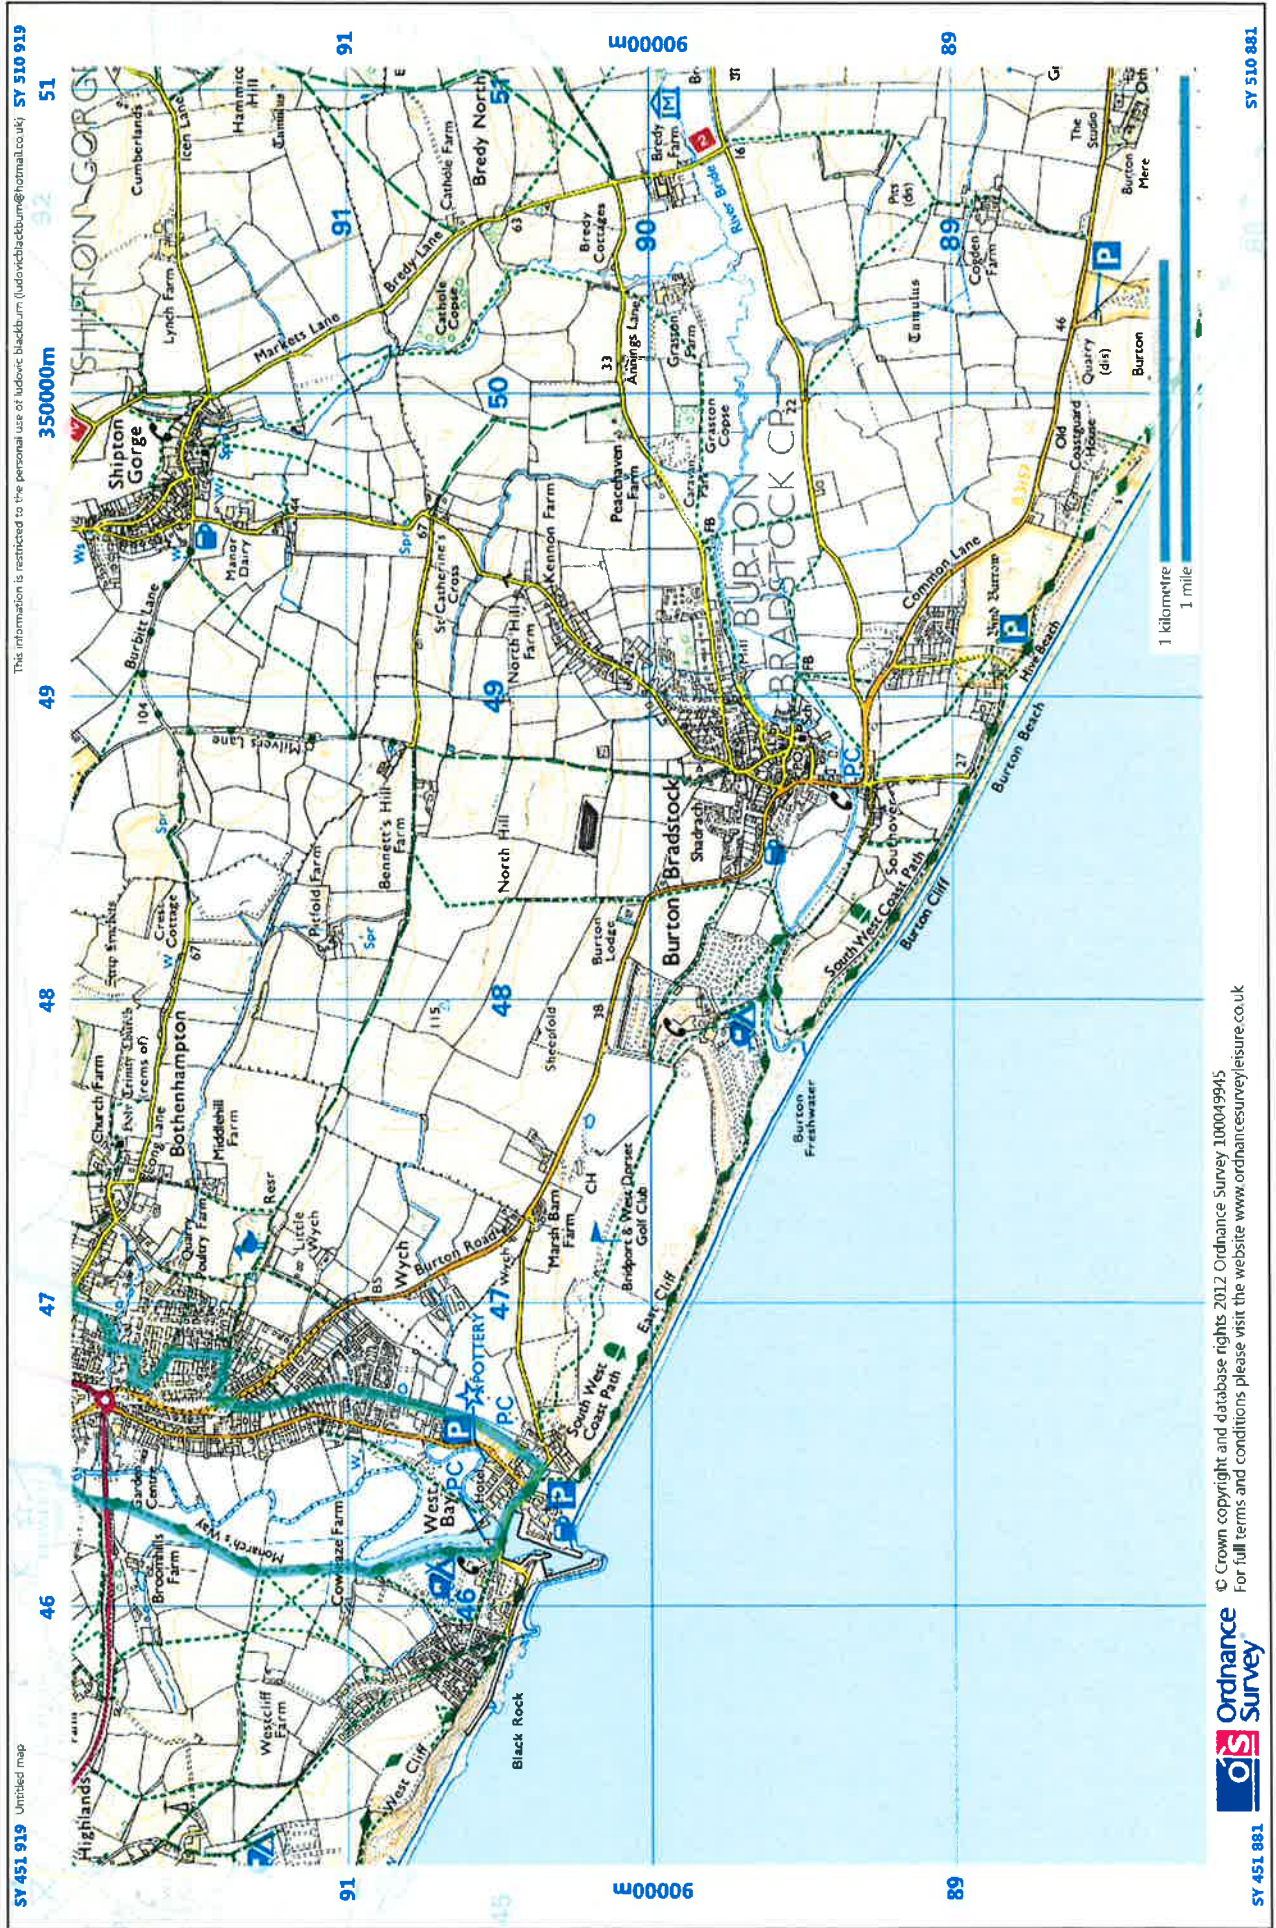

WALK ELEVEN

COASTAL WALK
FROM
BURTON BRADSTOCK
TO
BEER

19 miles in total

Walk Eleven

SY 451 919 Unbilled map
This information is restricted to the personal use of Ludovic Blackburn (ludovicblackburn@hotmail.co.uk) SY 510 919

© Crown copyright and database rights 2012 Ordnance Survey 100049945
For full terms and conditions please visit the website www.ordnancesurvey.co.uk

SY 451 881

SY 510 881

Walk Eleven

SY 391 944 Unribbed map 340000m SY 450 944
 This information is restricted to the personal use of fudover_blackburn (fudoverblackburn@hotmail.co.uk) SY 450 944

© Crown copyright and database rights 2012 Ordnance Survey 100049945
For full terms and conditions please visit the website www.ordnancesurvey.co.uk

Virile Rock

SY 334 911

SY 393 911

Walk Eleven

SY 278 927 Unedited map

SY 278 890

SY 337 890

Walk Eleven